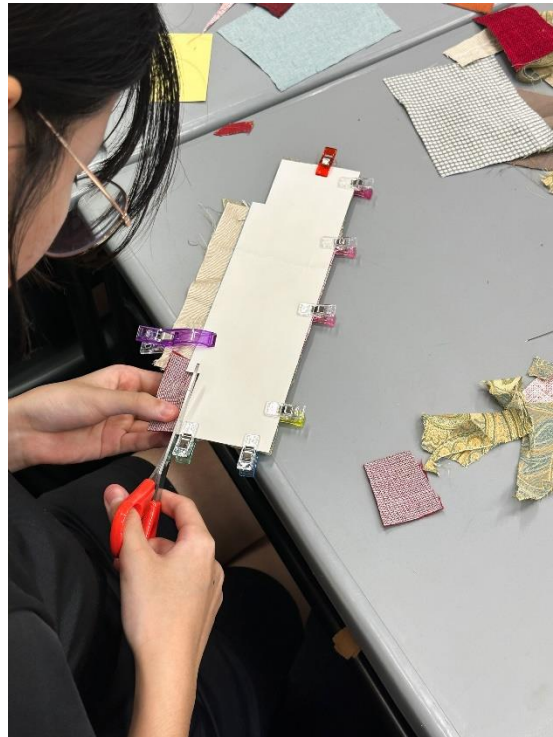

| Upcycling Workshop

Upcycling is when discarded textiles are transformed into thoughtful and well-designed products. Join Re-store on a creative journey that transcends traditional workshops. Experience the joy of crafting with purpose, where each creation tells a story of sustainability, compassion, and positive change.

Clients can select workshops to create the follow items: patched key fob, patched coasters, patched trinket tray, patched multi-purpose basket, patched drawstring bag, patched tote bag, patched wristlet, patched bucket hat

Details and Pricing:

Duration: 1 to 3 hours*

Recommended Age: 10 and above, as long as individual can participate independently

Cost: No Sew: $20 to $65/pax*; On-Site sew: $28 to $73/pax*

Contact: contact@re-store.sg

*Prices quoted are based on a 20pax workshop. Duration and pricing will vary depending on type of item created and no. of pax. Please request for a quote.